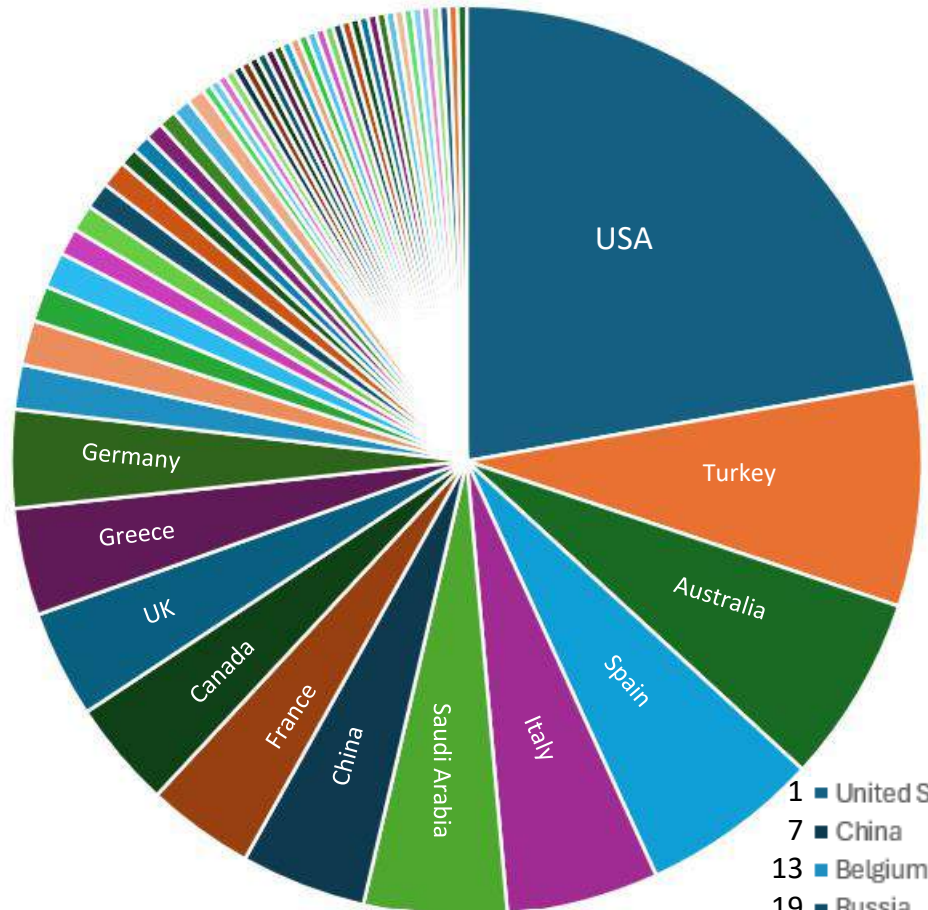

Essential Information

- **Over 20 Years** experience running programs
- **14-18 years old** – the ages of our students
- **50+ Nationalities** in our student body
- **25+ Academic subjects** & taster courses
- **Program dates** – 2, 4 and 6 week options from 6th July 2025 - 16th August 2024
- **3+ accommodation** - multiple colleges across Cambridge University Colleges
- **Our staff team are experienced**, engaged and highly motivated
- The majority of **our students** attend based on **referrals** from schools, family and friends

Diverse Nationality Mix – A Truly Global Experience

- | | | | | | |
|--------------------------|-----------------------|------------------|---------------------|-----------------|------------------|
| 1 ■ United States | 2 ■ Turkey | 3 ■ Australia | 4 ■ Spain | 5 ■ Italy | 6 ■ Saudi Arabia |
| 7 ■ China | 8 ■ France | 9 ■ Canada | 10 ■ United Kingdom | 11 ■ Greece | 12 ■ Germany |
| 13 ■ Belgium | 14 ■ Switzerland | 15 ■ Netherlands | 16 ■ Brazil | 17 ■ Cyprus | 18 ■ Serbia |
| 19 ■ Russia | 20 ■ India | 21 ■ Japan | 22 ■ Peru | 23 ■ Argentina | 24 ■ Angola |
| 25 ■ Antigua and Barbuda | 26 ■ Barbados | 27 ■ Egypt | 28 ■ Sri Lanka | 29 ■ Kazakhstan | 30 ■ Portugal |
| 31 ■ Sweden | 32 ■ Algeria | 33 ■ Finland | 34 ■ Ecuador | 35 ■ Jordan | 36 ■ Hong Kong |
| 37 ■ Taiwan | 38 ■ Czech Republic | 39 ■ Malaysia | 40 ■ Latvia | 41 ■ Poland | 42 ■ Afghanistan |
| 43 ■ Bangladesh | 44 ■ French Polynesia | 45 ■ Iceland | 46 ■ Lebanon | 47 ■ Indonesia | 48 ■ Andorra |
| 49 ■ Armenia | 50 ■ Colombia | 51 ■ Bolivia | 52 ■ Belarus | 53 ■ Albania | 54 ■ Mexico |
| 55 ■ Romania | 56 ■ South Africa | 57 ■ Guatemala | | | |